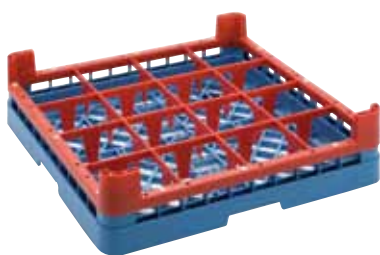

CVI 7 inclined trays
(for undercounter dishwasher series LF & RF)

CVXL 12 trays
(for rack conveyor dishwashers)

Cutlery

CP 60/80 pieces

G Silver container

CG

CG 16 240 pieces

CP 8 for cutlery

Open racks

CB combination rack

75 

CBR 1 up to 100 mm

CBR 2 up to 150 mm

CBR 3 up to 200 mm

CBR 4 up to 250 mm

Cups