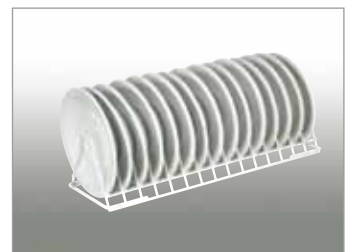

Comenda racks solve all wash and storage problems. Cups and glasses can be stored without risk of damage.

Space-saving is achieved from the ability to stack racks on each other – easing their collection and distribution. Comenda racks are manufactured in polypropylene, a shockresistant and non-toxic material which resists high temperatures and the most aggressive detergents. This material is virtually indestructible and will not distort, therefore the racks do not require any maintenance. The excellent technical and constructional characteristics present many advantages for the user:

- Dividers in polypropylene to avoid breakages, marking and chipping even of delicate crockery.
- Handles at the sides to load the racks independently of the type of machine and the handling system you use.
- Perforated reinforced corners to avoid depositing of food residues ensure hygienic racks.
- Wide openings at sides and bottom to ensure excellent penetration of washing water.
- Standard international dimensions: 500X500, 400x400 and 350x350 mm.

B ø 375 mm

Combination rack
370x370 mm
400x400 mm

Insert for champagne glasses

G2 Small cutlery holder

Insert for small dishes

LBi 212 370x370 mm
LBi 216 400x400 mm
LBi 230 500x500 mm

Various

Combination rack 350x350 mm
Combination rack 400x400 mm

P 10
plates rack
400x400 mm

LBi 20
glasses rack
400x400 mm

LB 16/25/36
400x400 mm

CB 2 base rack
500x250 mm
CP 2 cutlery rack
500x250 mm

Plates

P 12/18
12 deep plates or 18 flat plates

P 14
pizza-plates \varnothing 320 mm