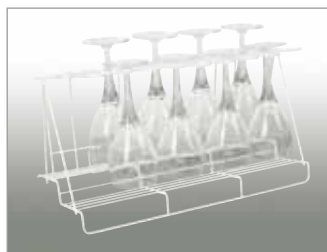

5 Space saver

Racks can be easily stacked, reducing storage space when empty and full.

The Comenda racks

XLB (500X600 mm)

XLP (500X600 mm)

XLT (500X600 mm)

THE RANGE

To consider the rack a mere accessory has no sense nowadays. In fact, it forms a highly important and irreplaceable part of the most advanced and complete washing systems. This item in its various forms will generate increasing savings in time, space and money. The rack has now developed into an article with many different types, each with a specific application.

Comenda racks solve all wash and storage problems. Cups and glasses can be stored without risk of damage.

Space-saving is achieved from the ability to stack racks on each other – easing their collection and distribution. Comenda racks are manufactured in polypropylene, a shockresistant and non-toxic material which resists high temperatures and the most aggressive detergents. This material is virtually indestructible and will not distort, therefore the racks do not require any maintenance. The excellent technical and constructional characteristics present many advantages for the user:

- Dividers in polypropylene to avoid breakages, marking and chipping even of delicate crockery.
- Handles at the sides to load the racks independently of the type of machine and the handling system you use.
- Perforated reinforced corners to avoid depositing of food residues ensure hygienic racks.
- Wide openings at sides and bottom to ensure excellent penetration of washing water.
- Standard international dimensions: 500X500, 400x400 and 350x350 mm.

B ø 375 mm

Combination rack
370x370 mm
400x400 mm

Insert for champagne glasses

G2 Small cutlery holder

Insert for small dishes

LBi 212 370x370 mm
LBi 216 400x400 mm
LBi 230 500x500 mm

Various

Combination rack 350x350 mm
Combination rack 400x400 mm